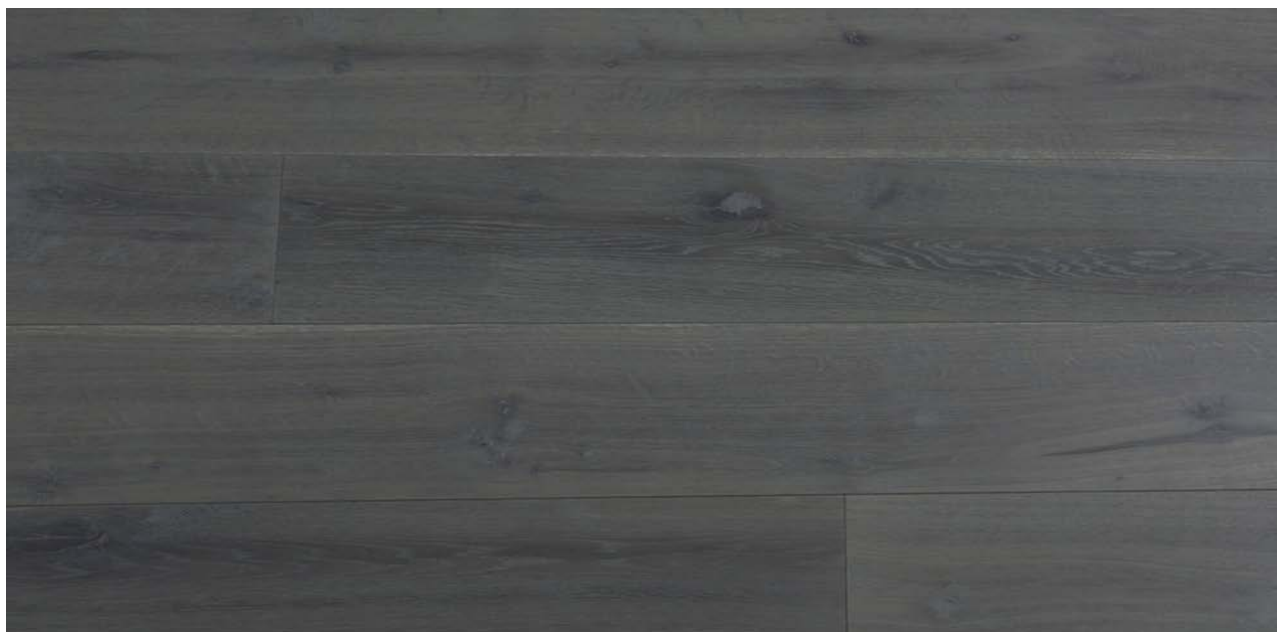

# White Oak(Obsidian) 黑曜岩

Grade / 等级	CD	Dimension / 规格 (mm)*	14/3*189*1860
Tone / 色调	Dark	Installation / 安装	Nail Down, Glue Down (Sika or Bostik), as per imondi Installation Instructions
Type / 类型	M-ply By Hand	Microbevel / 微倒角	Yes
Finish / 表面涂饰	Natural Oil	T&G / 槽口	imondi Standard
Species / 树种	White Oak	Underfloor Heating 地热	To request at order placement
Janka / 筒卡硬度值	1120	Available Trims 地板附件	Stair nose-T-mold, Threshold, Reducer
Moisture Level / 含水率	8-12%	Area/Box / 包装数量/盒	2.81M2
Standard Required 要求标准	E1 (European Standard)	Weight/Box / 包装重量/盒	30KGS
Maintenance / 维护保养	As per imondi Oil Maintenance Instructions	Collection / 产品系列	Chocolate Collection